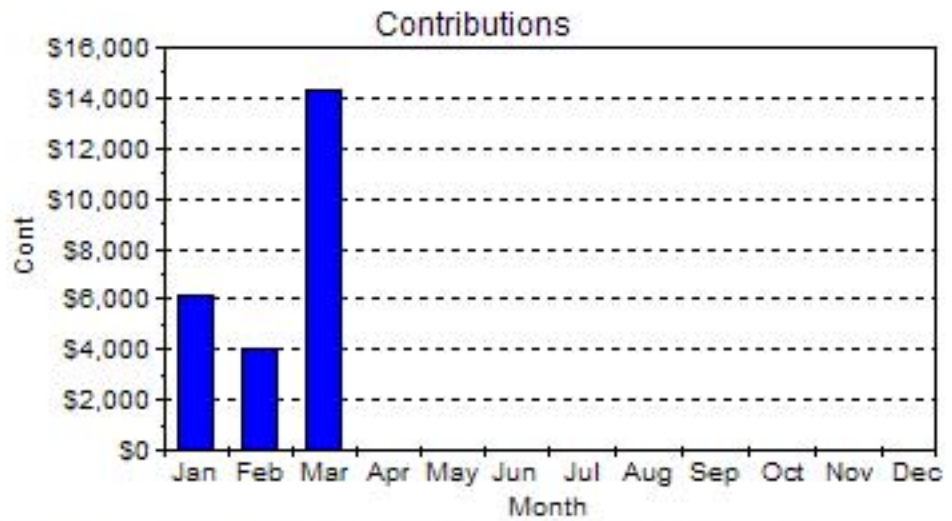

Faith United Congregation

Contribution

2008, First Quarter, 1/1/08-3/31/08

- ▶ Find People
- ▶ Households/Persons
- ▶ Enter Contributions
- ▶ Cont. Batch Edit List
- ▶ Post Contributions
- ▶ Statements

- Modules
- Membership
 - Attendance
 - Outreach

Unposted Batches			New Batch	
Nbr	Date	Description	Counted	Entered
15	4/6/08	First Sunday of April	3,376.35	3,376.35
16	4/13/08	Second Sunday of April	1,634.50	543.50
17	4/14/08	Electronic Funds - April		90.00
19	11/30/07	In kind donation		0.00